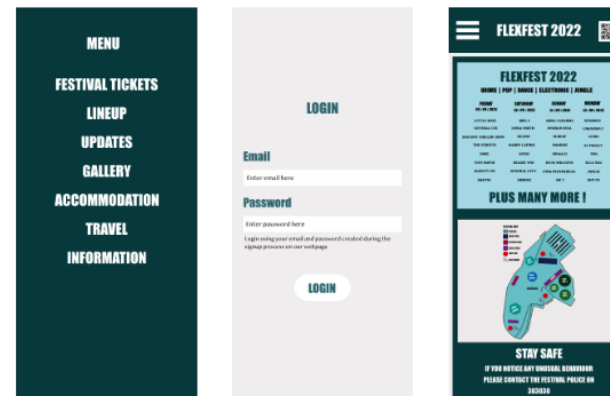

FLEXFEST DESIGN STYLE GUIDE

0A090C

TYPEOGRAPHY

IMPACT - HEADINGS

ABCDEFGHIJKLMNOPQRSTUVWXYZ

abcdefghijklmnopqrstuvwxyz

123456789

GEORGIA - SUBHEADINGS

ABCDEFGHIJKLMNOPQRSTUVWXYZ

abcdefghijklmnopqrstuvwxyz

123456789

ACME GOTHIC WIDE - IMAGERY

ABCDEFGHIJKLMNOPQRSTUVWXYZ

abcdefghijklmnopqrstuvwxyz

123456789

COMPOSITION

Compositions across a range of different companion app screens

Compositions across a range of different website screens